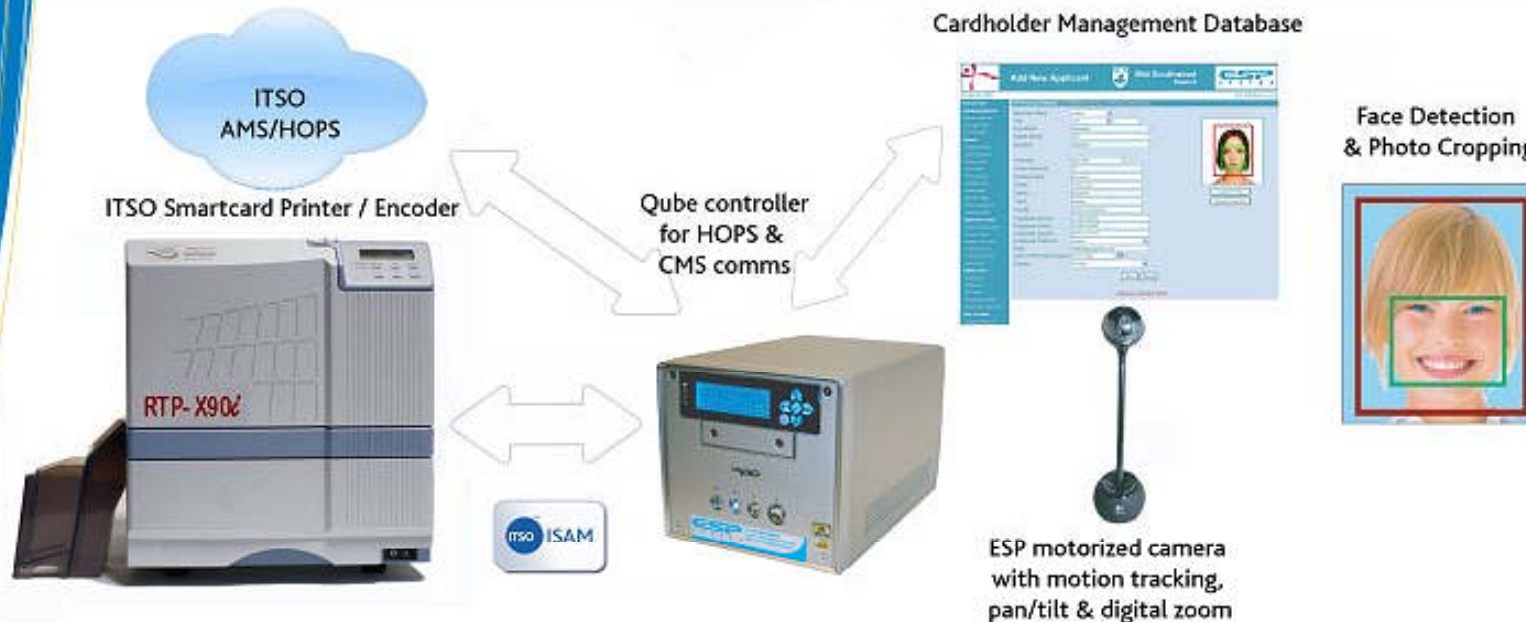

Introductory offer available

Call our Order Hotline for more details : 01482 384533

**The Complete**

**EQUIPMENT**

- ITSO Certified Card Printer/Encoder
- 'Qube' ITSO HOPS Comms Controller
- Digital Camera with Motion Tracking